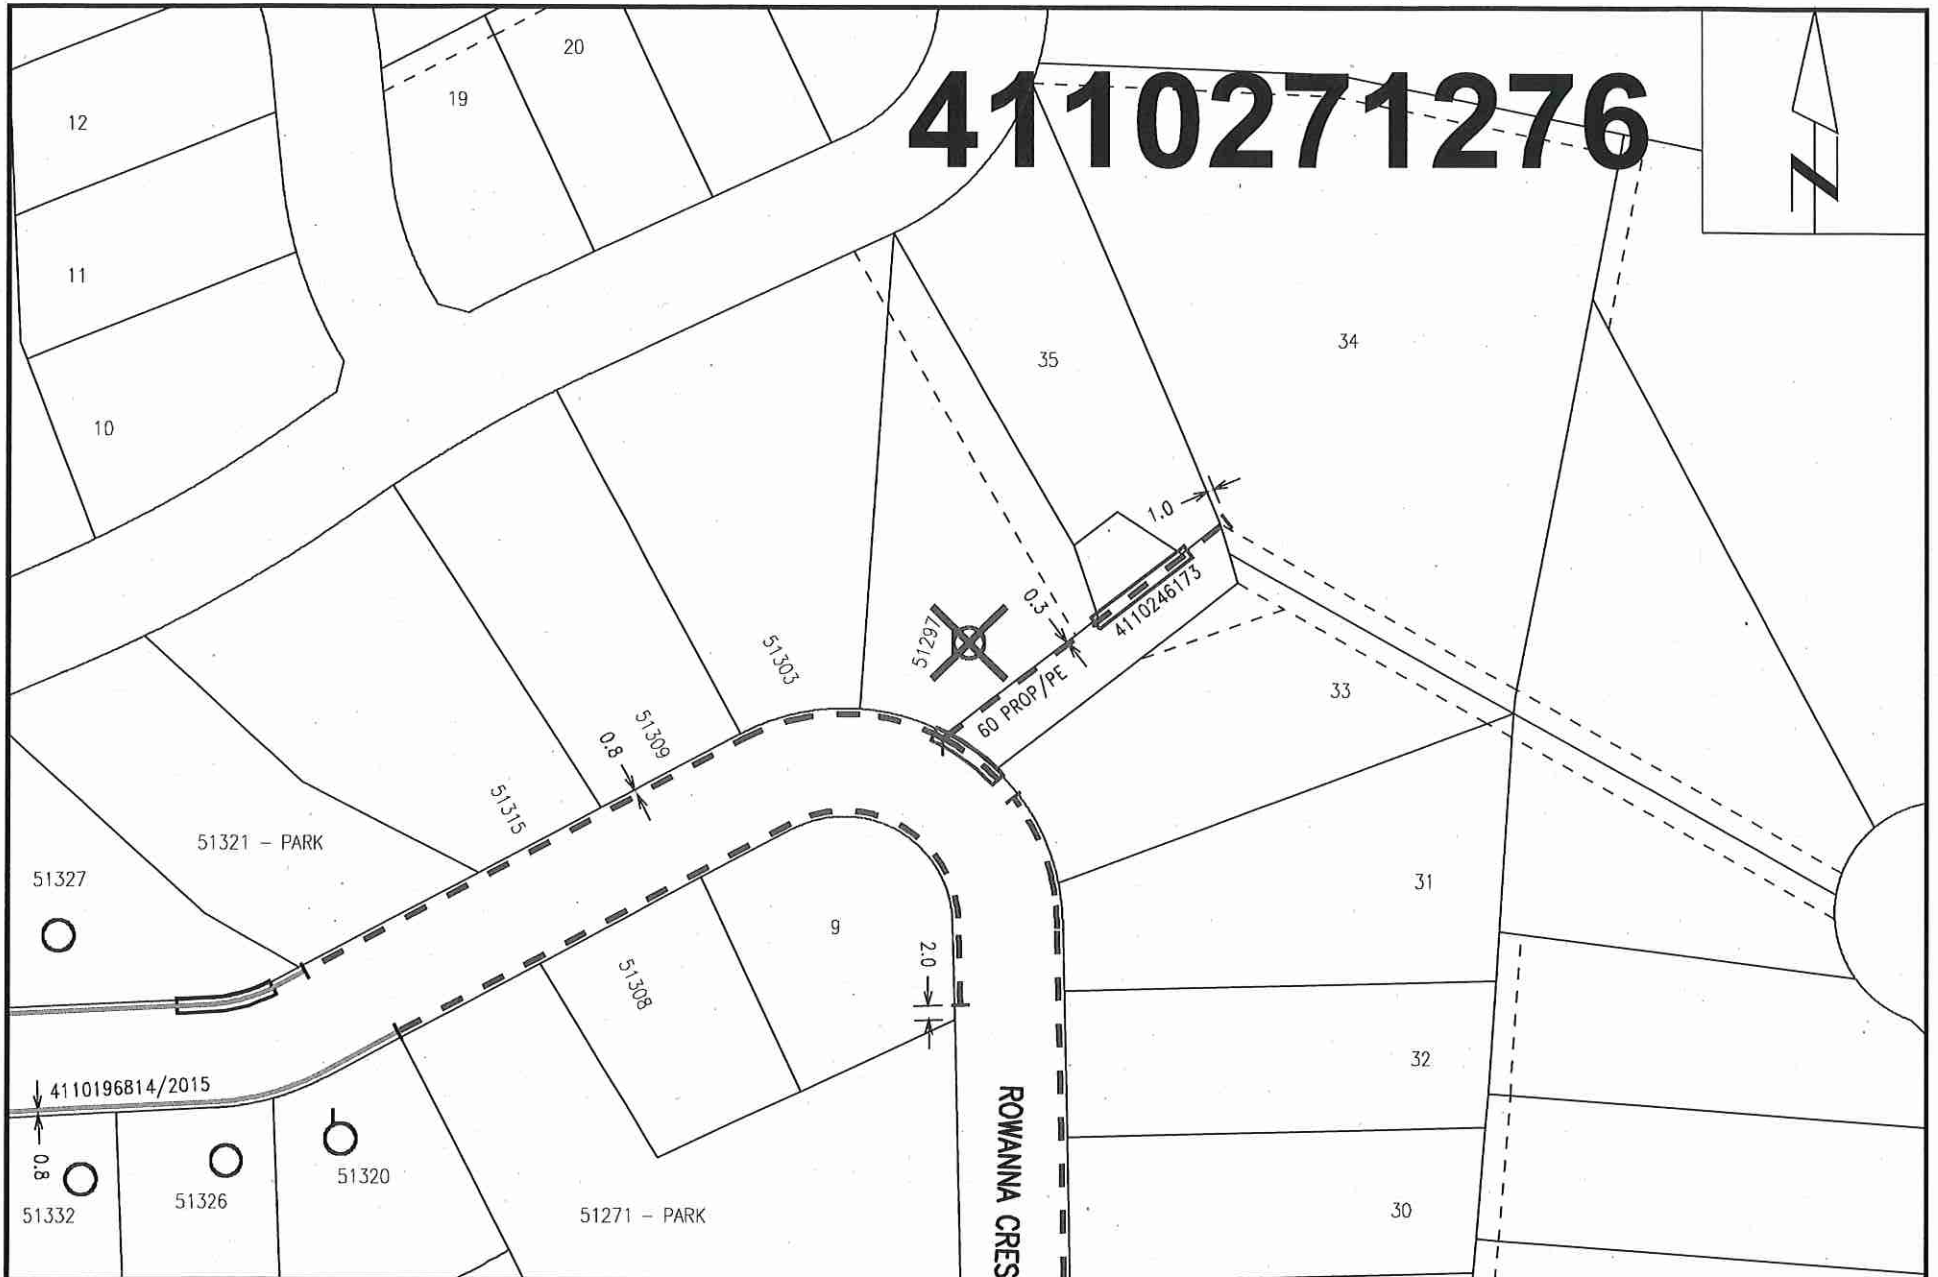

4110271276

Nearest Intersection: Rowanna Cres and Veronika Pl.
Distance from lot to intersection is 179 meters (19 degrees South of West).
View Scale: 1:1000

51297 ROWANNA Cres, Chilliwack

Order #: 30937051 Prem #: 10071928 City Limits: Chilliwack

X: 1306137440.00 Y: 469234485.00

Select autotext type 2017/07/10